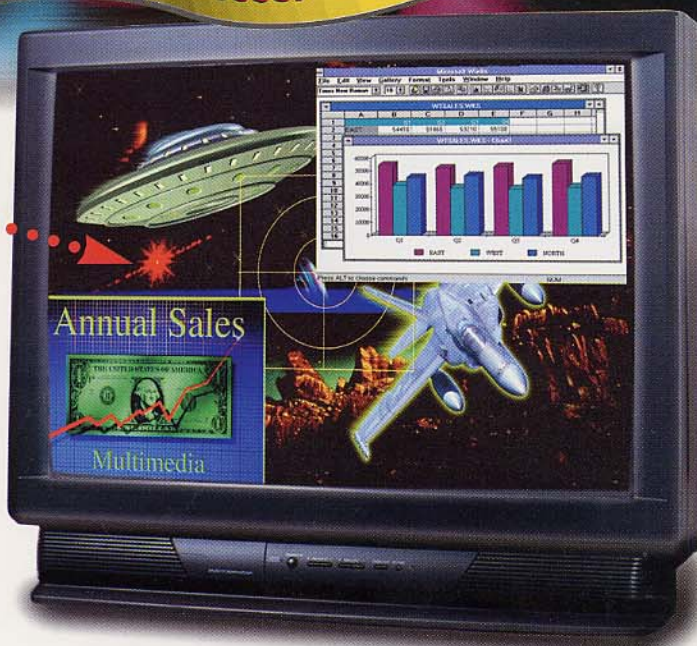

Pocket Scan Converter

P S C - 1 1 0 6

Portable PC to TV Video Converter

The Pocket Scan Converter is a new addition to ATech's market leading line of PC to TV video converters. Popular for business presentations, education and training applications, the Pocket Scan Converter converts PC graphics signals to standard TV video. Using a Pocket Scan Converter and a notebook computer (or any PC), presentations can be displayed on a TV or recorded onto video tape. When the work is done, Pocket Scan Converter can be used to play computer games on a giant screen TV. Designed with flicker reduction circuitry and S-VHS support, the Pocket Scan Converter produces extremely vivid, high quality images with up to 16.8 million colors. A compact, external device, perfect for notebooks, Pocket Scan Converter is ideal for the mobile professional. Wherever your presentations take you, from the boardroom to the training room, the Pocket Scan Converter will take care of your image.

New Video Signal Processor Technology

ATech

Vision for Multimedia

Pocket Scan Converter

Model PSC-1106: Portable PC to TV Video Converter

- ▶ **Small, compact design is easy to carry**
- ▶ **High quality video conversion supports up to 16.7 million colors**
- ▶ **Fun to use, easy to install**
- ▶ **Ideal for education, entertainment, and business presentations**

Converts VGA to TVs or VCRs

The perfect way to connect PC graphics to TVs and VCRs, **Pocket Scan Converter** provides high quality whether you are converting PC-based games, delivering a business presentation, or recording an animation.

Winning Business Presentations

The lightweight and portable **Pocket Scan Converter** is ideal for business presentations on the go. Use a big-screen or projector TV, to captivate your customers with business presentations that include graphics, video clips, and animation.